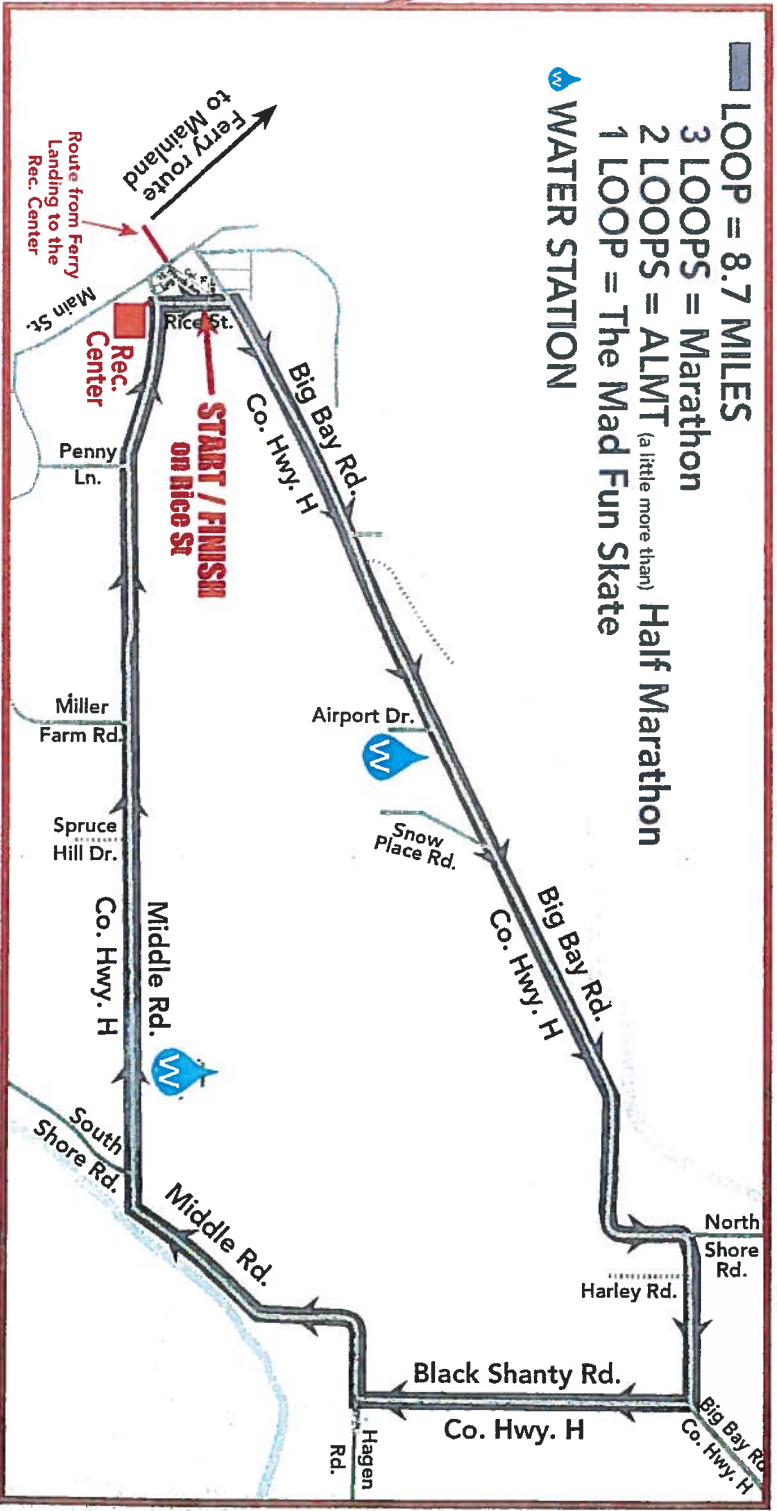

Lake Superior

MADELINE ISLAND WISCONSIN

- LOOP = 8.7 MILES
- 3 LOOPS = Marathon
- 2 LOOPS = ALMT (a little more than) Half Marathon
- 1 LOOP = The Mad Fun Skate
- 💧 WATER STATION

S

N

E